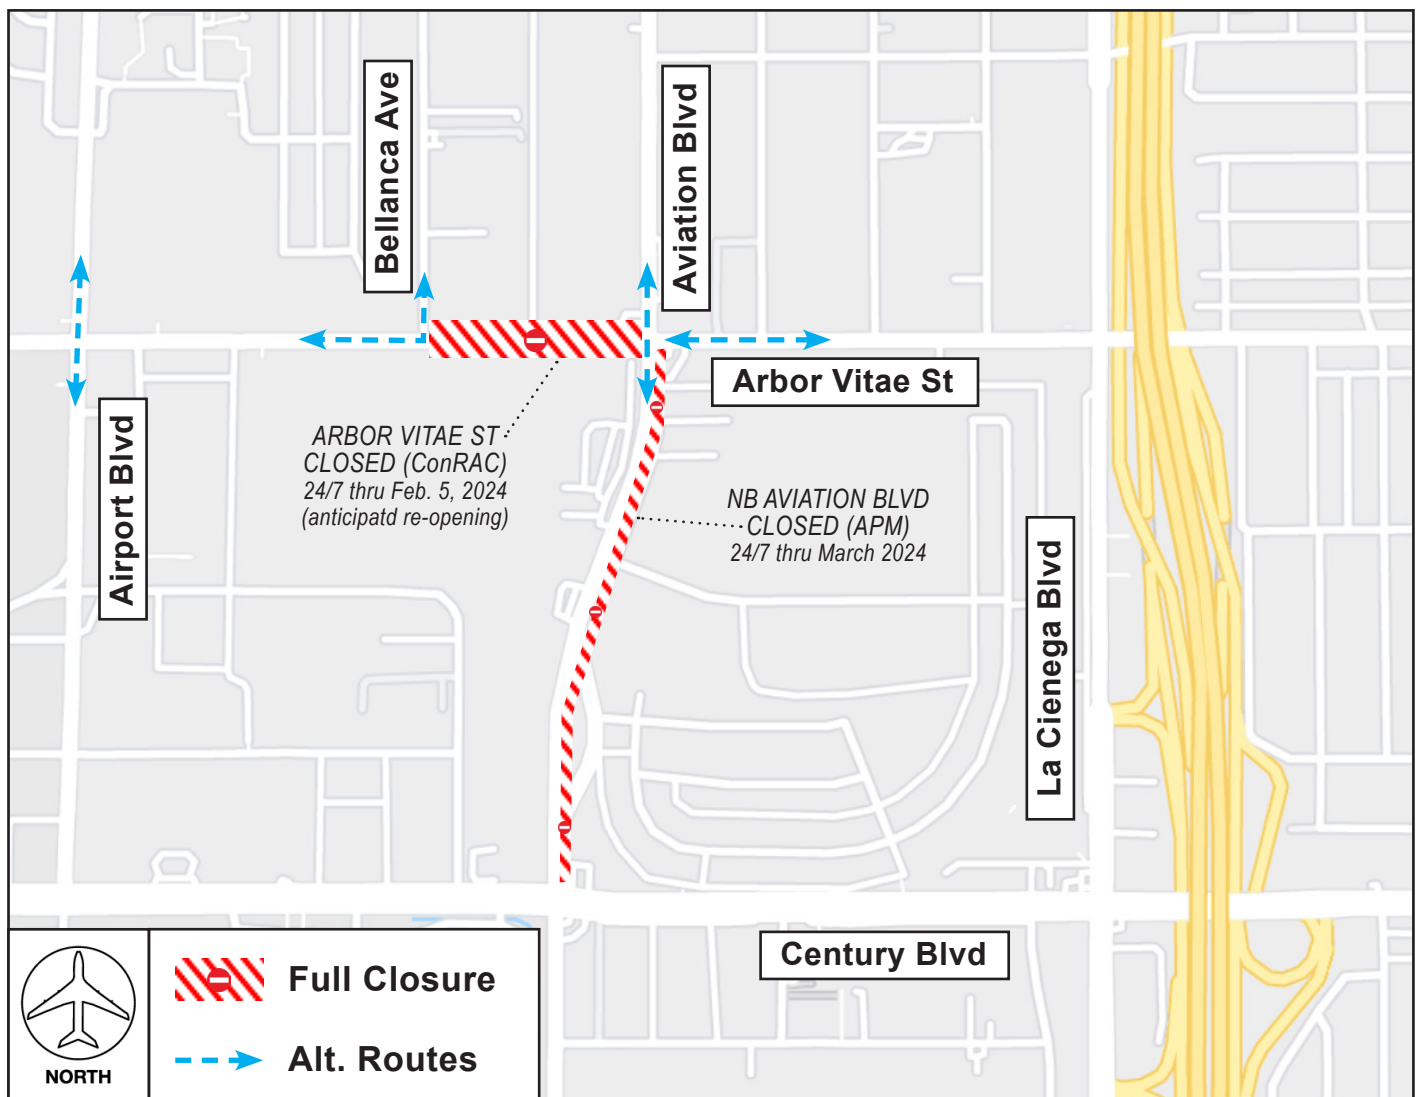

STREET CLOSURE

Arbor Vitae Street between Bellanca Avenue and Aviation Boulevard

Ongoing through Monday, February 5, 2024

ACTIVITY

To facilitate roadway work for the Consolidated Rent-A-Car (ConRAC) facility, a 24/7 full closure of Arbor Vitae St between Bellanca Ave and Aviation Blvd is in place through Monday, February 5, 2024 (extended from December 2023). Flaggers and detour signage will be in place to assist with the maintenance of traffic, including access to local businesses.

Use caution when traveling near construction areas and please plan ahead for potential delays. An updated Construction Impacts Notice will be issued for the re-opening of this area.

Please note: Northbound Aviation Blvd between Century Blvd and Arbor Vitae St is closed 24/7 by the APM project. Southbound Aviation Blvd traffic is maintained at all times.