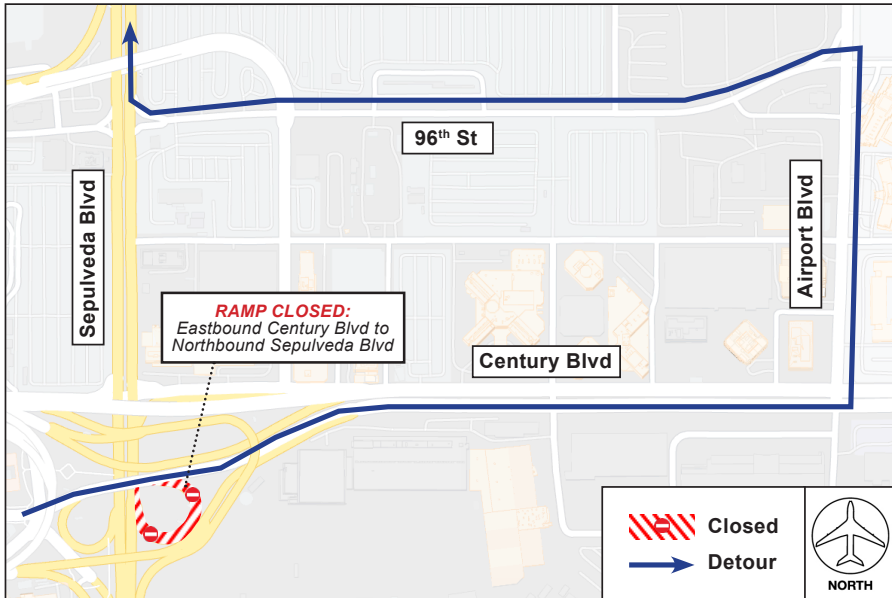

OVERNIGHT RAMP CLOSURES

At Century Boulevard & Sepulveda Boulevard

Through Wednesday, June 30, 2021; Monday through Friday Nights from 12AM to 6AM

ACTIVITY

The Automated People Mover project will implement overnight closures of the northbound OR southbound ramp at Century Boulevard and Sepulveda Boulevard through Wednesday, June 30, Monday through Friday nights only between 12AM and 6AM. Only one ramp will be closed at a time; both ramps will never be closed concurrently.

During the northbound ramp closure, travelers are detoured via westbound Century Boulevard. During the southbound ramp closure, travelers are detoured via 96th Street from Sepulveda Boulevard.

NORTHBOUND RAMP CLOSURE MAP: