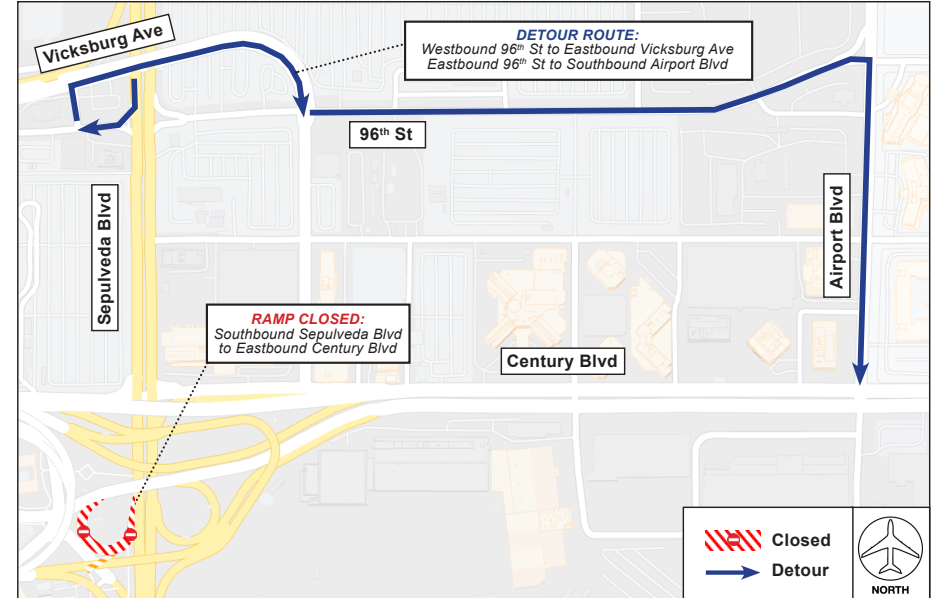

SOUTHBOUND RAMP CLOSURE MAP:

LAX Construction Hotline: 310-649-5292 | @FlyLAXAirport | LAInternationalAirport
 LAXConstructionHotline@LAWA.org