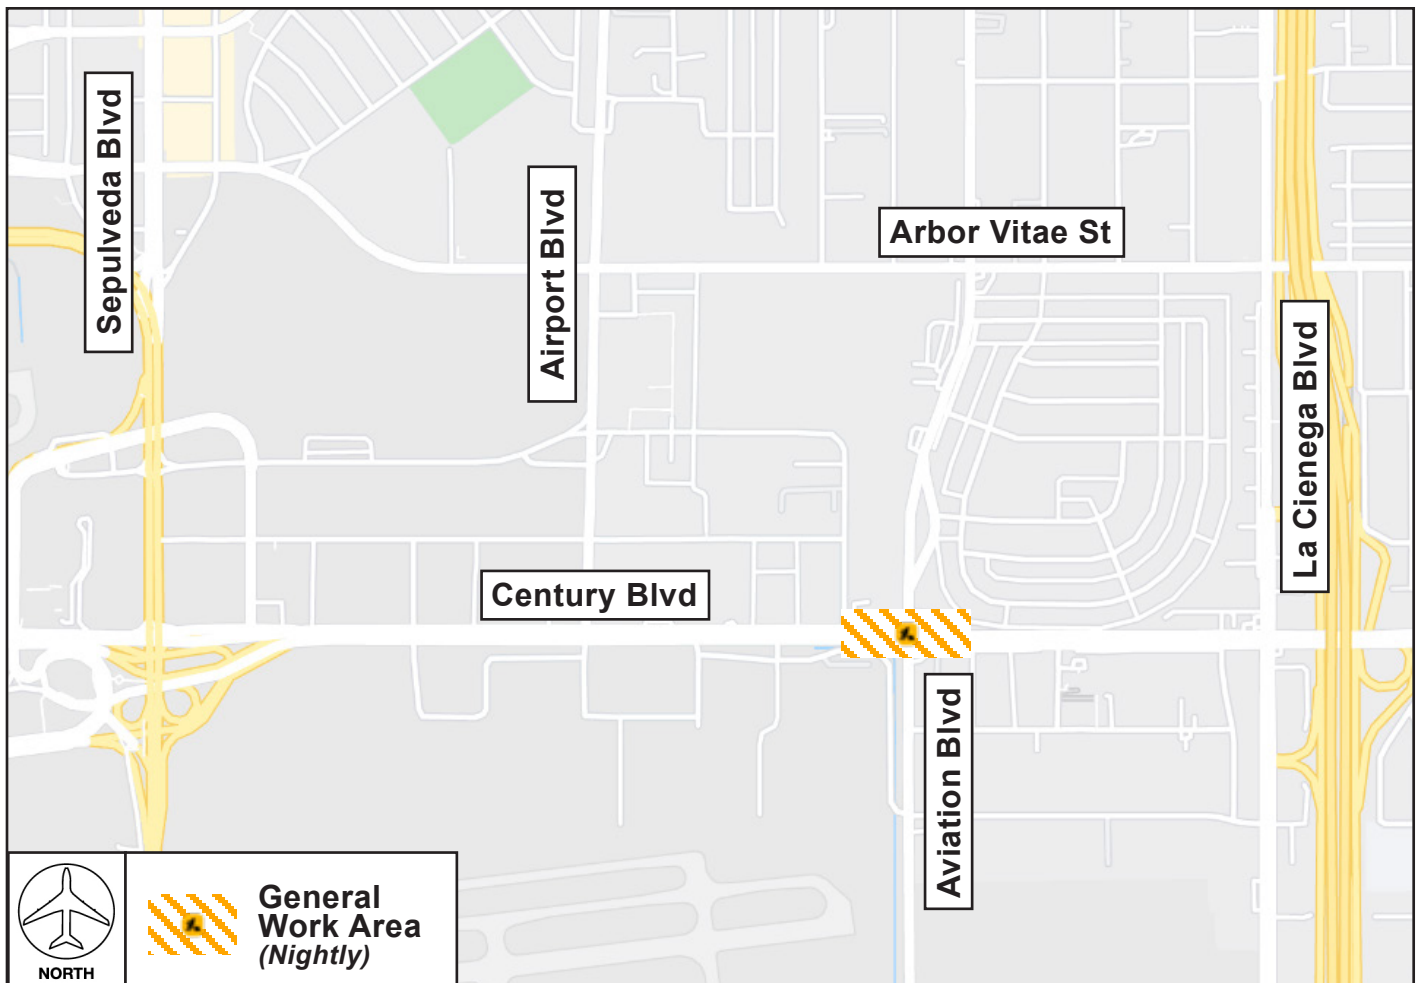

NIGHTLY STREET IMPACTS

Century Boulevard at Aviation Boulevard

Ongoing through Friday, August 4, 2023
Nightly from 11PM to 6AM

ACTIVITY

To facilitate construction activities for the Landside Access Modernization Program (LAMP), phased roadway impacts are scheduled at Century Boulevard and Aviation Boulevard through Friday, August 4, nightly from 11PM to 6AM. Signage will be in place and traffic / access will be maintained at all times.

Phase 2: 7/17 - 7/24 | WB Century: Three lanes closed; EB Century: Left turn pocket to NB Aviation closed

Phase 3: 7/25 - 7/31 | EB Century: Three lanes + left turn pocket to NB Aviation closed

Phase 4: 8/1 - 8/4 | EB Century: Two lanes + right turn to SB Aviation closed; SB Aviation: One lane closed

*Phase 1 carried minimal impacts and has been completed

LAX Construction Hotline: 310-649-5292 | @FlyLAXAirport | LAInternationalAirport
 LAXConstructionHotline@LAWA.org